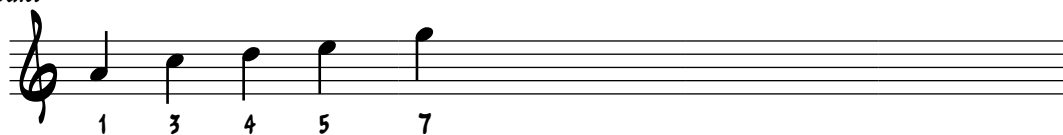

# Minor Pentatonic Scale and the Blues Scale

AEGriffiths

The **Minor Pentatonic Scale** uses scale degrees 1 3 4 5 7 from the minor scale.

Here is the A minor pentatonic scale:

The **Blues Scale** is exactly the same as the Minor Pentatonic Scale, but with one added note between the 4th and 5th scale degrees.

Here is the A blues scale:

All 12 minor pentatonic scales and blues scales (just add the b5 for blues scales)