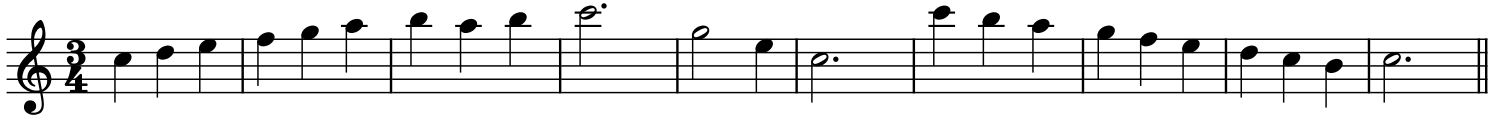

1-7 Flute exercises in 7 keys: scale/arp melody and Morning Mood

Grieg, arr. Griffiths

Scale and arpeggio melody in key of C

11 Morning Mood in key of C

19 Scale and arpeggio melody in key of F

29 Morning Mood in key of F

Scale and arpeggio melody in key of D (high octave)

91

Musical notation for a scale and arpeggio melody in the key of D (high octave). The piece starts at measure 91. The scale is D4-E4-F#4-G4-A4-B4-C#5-D5. The arpeggio is D4-E4-F#4-G4-A4-B4-C#5-D5. The notation is on a single treble clef staff.

Scale and arpeggio melody in key of A

127

Musical notation for a scale and arpeggio melody in the key of A. The piece starts at measure 127. The scale is A3-B3-C#4-D4-E4-F#4-G4-A4. The arpeggio is A3-B3-C#4-D4-E4-F#4-G4-A4. The notation is on a single treble clef staff.

Morning Mood in key of A

137

Musical notation for a piece titled "Morning Mood" in the key of A. The piece starts at measure 137. The melody is A3-B3-C#4-D4-E4-F#4-G4-A4. The notation is on a single treble clef staff.