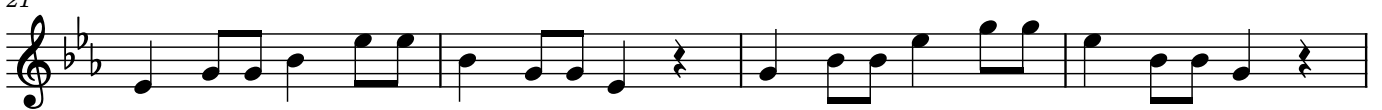

1-8 Focus on the key of Eb Major (flute)

Diatonic Patterns and Melodies

arr. AEGriffiths

Scale Pattern

Broken 3rds Pattern

Arpeggio Pattern

Over the Rainbow (Arlen)

Ming Court (Chinese folk song)