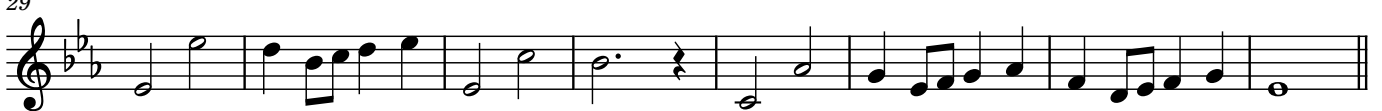

1-8 Focus on the key of Eb Major (flute)

Diatonic Patterns and Melodies

arr. AEGriffiths

Scale Pattern

Broken 3rds Pattern

Arpeggio Pattern

Over the Rainbow (Arlen)

Ming Court (Chinese folk song)