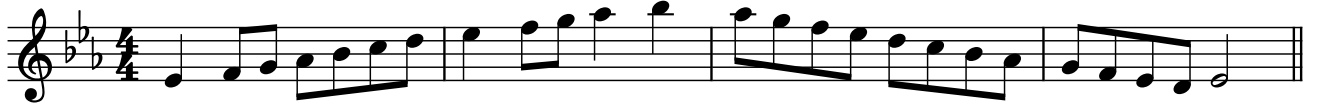

1-8 Focus on the key of Eb Major (flute)

Diatonic Patterns and Melodies

arr. AEGriffiths

Scale Pattern

Broken 3rds Pattern

Arpeggio Pattern

Over the Rainbow (Arlen)

Ming Court (Chinese folk song)